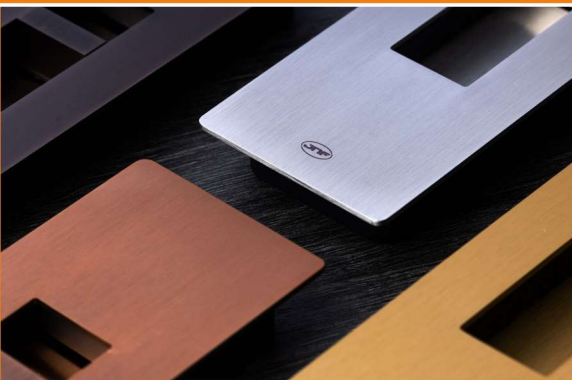

JNF - IN.20.925 WC

Cena za set v Kč.

provedení		bez DPH	s DPH
SET - JNF - IN.20.925	BN matná nerez	4172,-	5048,-
SET - JNF - IN.20.925	TB titan, černá	5012,-	6065,-
SET - JNF - IN.20.925	TCO titan, měď	5012,-	6065,-
SET - JNF - IN.20.925	TG titan, zlatá	5012,-	6065,-
SET - JNF - IN.20.925	TCH titan, čokol.hnědá	5012,-	6065,-
SET - JNF - IN.20.925	P leštěná nerez	5012,-	6065,-

BN / broušená nerez /

Elegantní zamykání
otevřeno - zavřeno