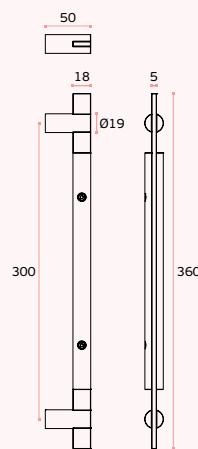

IN.07.281.SD

Asa de porta dupla /
Double door handle /
Manillon de puerta doble.

MATERIAL: EN 1.4301 / AISI 304

ACABAMENTO / FINISH / ACABADO:
STANDARD: SATINADO / SATIN / SATIN