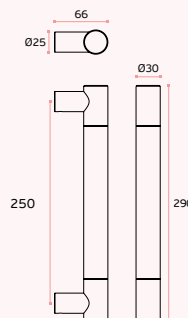

IN.07.187.D COPPER WIRE

Asa de porta dupla / Double door handle / Manillon de puerta doble.

Design: Christian Magalhães

MATERIAL: EN 1.4301 / AISI 304

ACABAMENTO / FINISH / ACABADO: STANDARD: SATINADO / SATIN / SATIN / SATIN+ COBRE / COPPER / COBRE

OPTIONAL: PVD TITANIUM COATED

.TB / .TG / .TCO / .TCH

PATINA NATURAL
A pega de cobre da asa propositadamente não tem tratamento de superfície, para que possa desenvolver a sua própria patina ao longo do tempo conforme o uso e o ambiente onde está inserido.

NATURAL PATINA
The pull handle copper part doesn't have a surface coating on purpose, so it can develop its own patina over the time according to the use and the environment where it is inserted.

ANTI-BACTERIAL
Copper material

SEMI SOLID ■

ACESSÓRIOS / ACCESSORIES

MFU M8 --- INCLUDED

OPCIONAL VIDRO / OPTIONAL GLASS

IN.08.MFU.DV.25 Dupla para vidro / double glass

IN.08.MFU.SV.25 Simples vidro / single glass