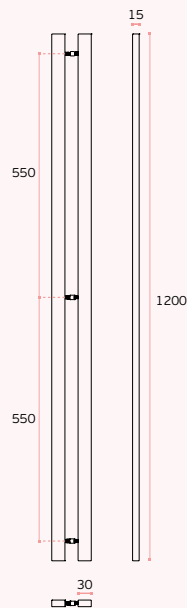

SEMI SOLID

ACESSÓRIOS / ACCESSORIES

AAD --- INCLUDED

.TB
PVD
Titanium
black

.TG
PVD
Titanium
gold

.TCO
PVD
Titanium
copper

.TCH
PVD
Titanium
chocolate