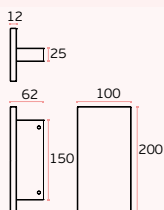

IN.00.167.D

Design: Christian Magalhães

MATERIAL: EN 1.4301 / AISI 304

ACABAMENTO / FINISH / ACABADO:
STANDARD: SATINADO / SATIN / SATIN

OPTIONAL: PVD TITANIUM COATED

.TB / .TG / .TCO / .TCH

SOLID ■

ACESSÓRIOS / ACCESSORIES

MFU M6 --- INCLUDED

PREPARADA PARA VIDRO /
READY FOR GLASS