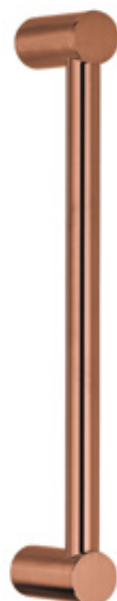

IN.07.292.D.TCO
Titanium Copper