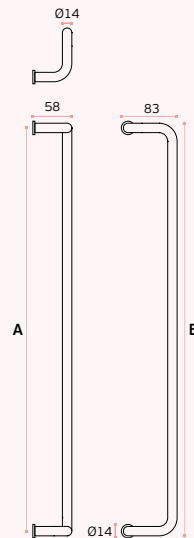

TUBULAR ☐

ACESSÓRIOS / ACCESSORIES

MFU M6 --- INCLUDED

OPCIONAL VIDRO / OPTIONAL GLASS

IN.08.SV.287
Simplex vidro / single glass

.TB
PVD
Titanium
black

.TG
PVD
Titanium
gold

.TCO
PVD
Titanium
copper

.TCH
PVD
Titanium
chocolate